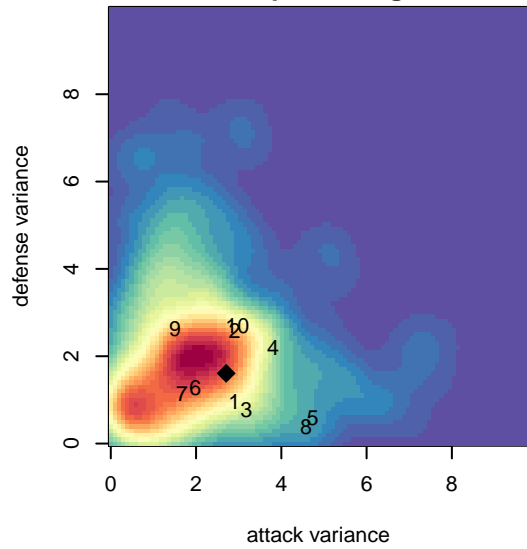

Wenatchee Valley United Rosa B04

Wenatchee FC
 Quincy, WA
 B04 total strength=458
 attack=0.51 defense=0.18
 fall league = PSPL–Inland Copa 1 West U13
 spr league = Spr PSPL–Inland Copa 1 U13

alt names used:
 WV UNITED SOCCER CLUB Rosa
 UNITED SC Rosa
 UNITED SC Rosa

Venues played:
 2016 PSPL–Inland Copa 1 West U13
 2016 Spr PSPL–Inland Copa 1 U13

**attack and defense variance (black dot)
relative to other teams
and top 10 in region**

**attack and defense rating
relative to others at age
and all opponents in last 13 months**