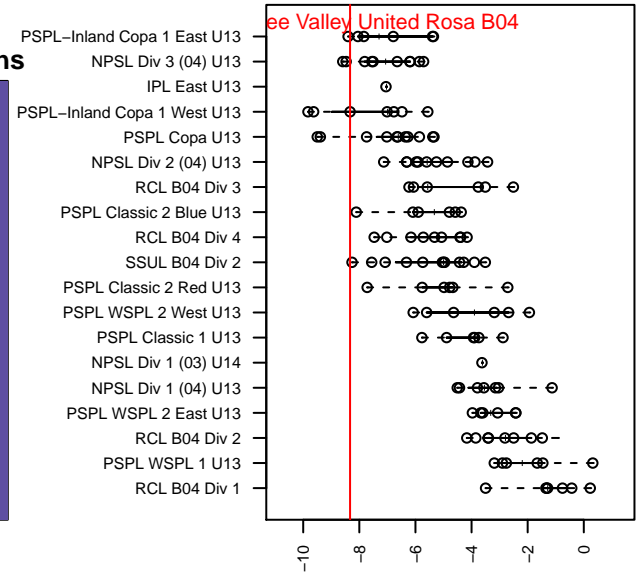

Wenatchee Valley United Rosa B04

Wenatchee FC
 Quincy, WA
 B04 total strength=458
 attack=0.51 defense=0.18
 fall league = PSPL–Inland Copa 1 West U13
 spr league = Spr PSPL–Inland Copa 1 U13

alt names used:
 WV UNITED SOCCER CLUB Rosa
 UNITED SC Rosa
 UNITED SC Rosa

Venues played:
 2016 PSPL–Inland Copa 1 West U13
 2016 Spr PSPL–Inland Copa 1 U13

**attack and defense variance (black dot)
relative to other teams
and top 10 in region**

**attack and defense rating
relative to others at age
and all opponents in last 13 months**