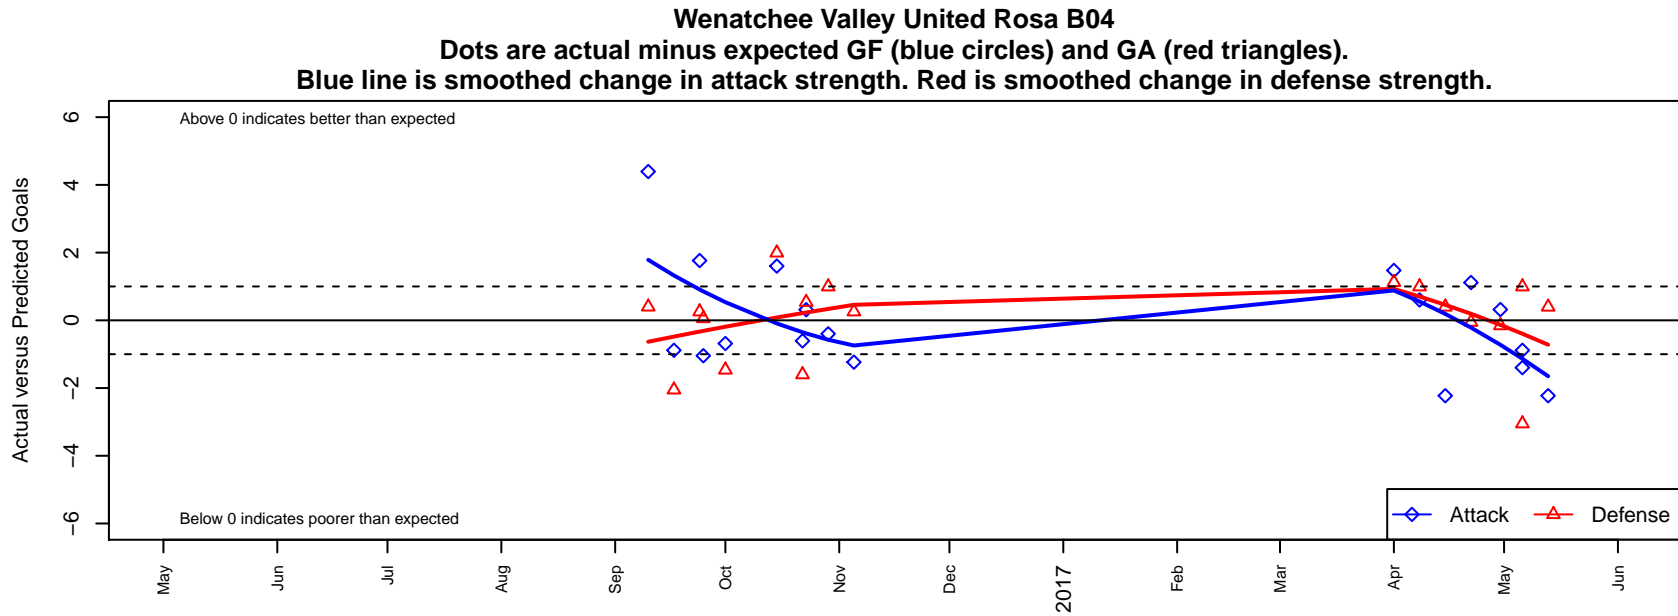

**attack and defense variance (black dot)
relative to other teams
and top 10 in region**

**attack and defense rating
relative to others at age
and all opponents in last 13 months**

Wenatchee Valley United Rosa B04

Wenatchee FC
Quincy, WA
B04 total strength=458
attack=0.51 defense=0.18
fall league = PSPL–Inland Copa 1 West U13
spr league = Spr PSPL–Inland Copa 1 U13

alt names used:
WV UNITED SOCCER CLUB Rosa
UNITED SC Rosa
UNITED SC Rosa

Venues played:
2016 PSPL–Inland Copa 1 West U13
2016 Spr PSPL–Inland Copa 1 U13